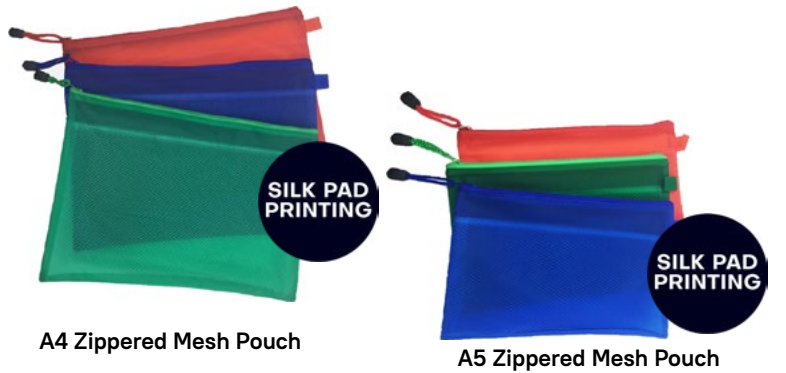

## WAIST BAGS AND ARMBANDS

**Sports Waist Bag** (Red, Blue, Black, Green)

## WATERPROOF & COOLER BAGS

**2L Water Resistant Dry Bag with Window**

(Red, Blue, Black, White)

**Water Resistant Dry Knapsack**

(Black, Gray)

**Water Resistant Pouch with Lanyard**

(Red, Blue)

**Cooler Bag** (Navy, Wine Red)

## ZIP POUCHES & DOCUMENT BAGS

**Zippered Mesh Pouch (A4, A5, A6)** (Red, Blue, Green)

**Zippered Pouch (A5)** (Pink, Light Blue, Green, Orange, Dark Blue)

**A4 PVC File Bag** (Red, Blue, Yellow)

**A4 File Holder** (Blue, Green)