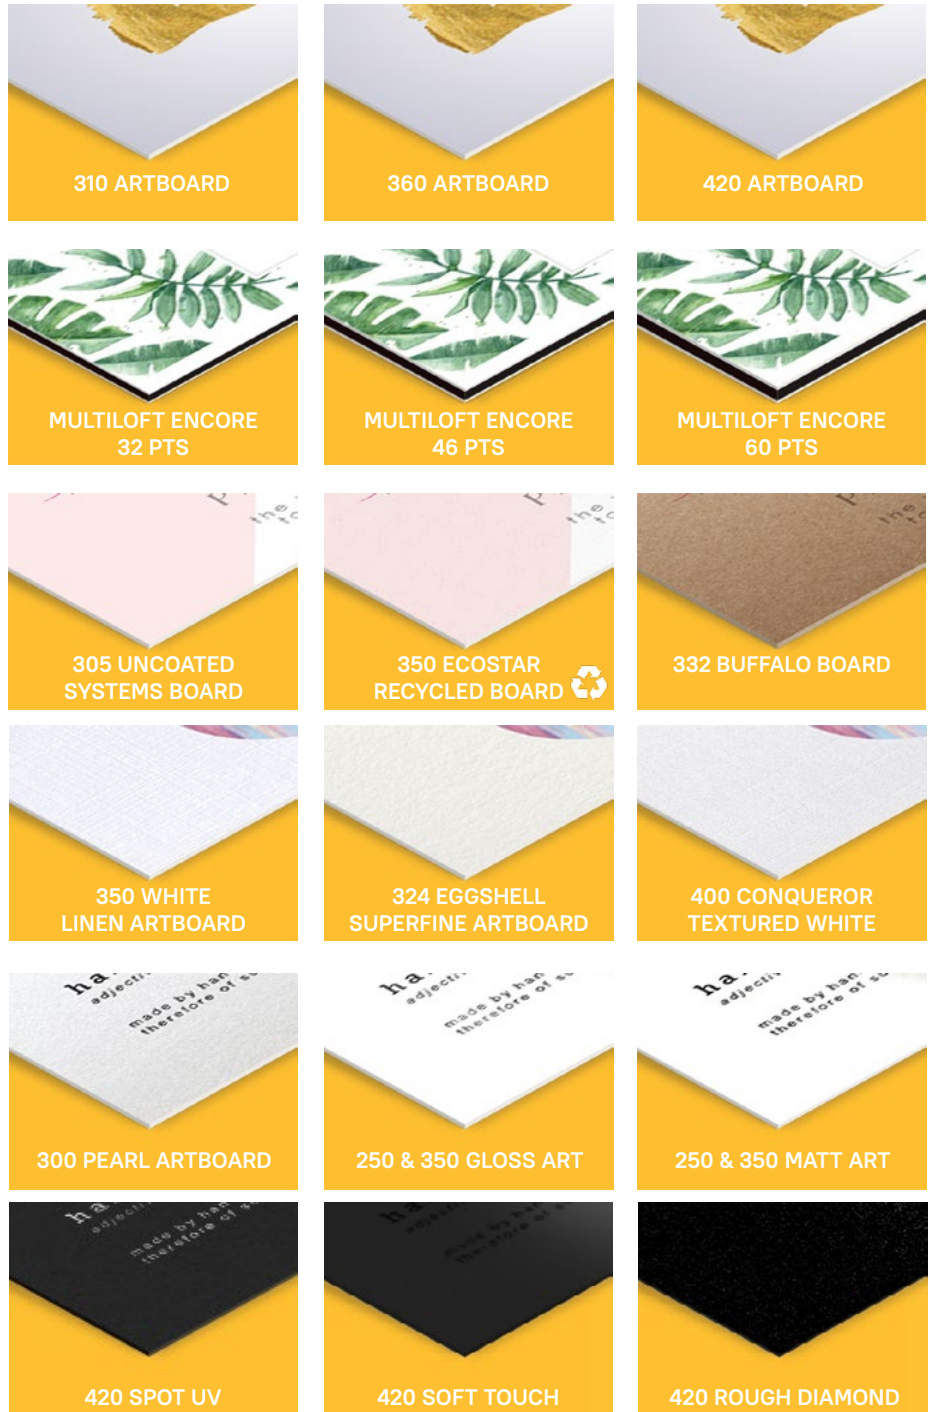

CORE COLOURS AVAILABLE ON ENCORE:

Did you know?
For every order of 1000 business cards or more we'll plant a tree! Together we're #RebuildingOurIslandHome