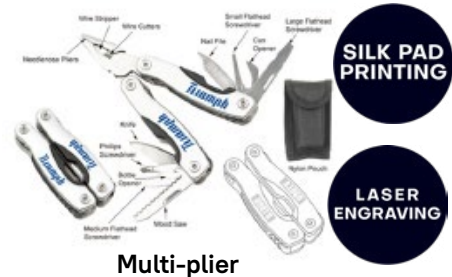

Promotional Products

RETURN TO INDEX

STUBBY COOLERS

Stubby coolers are the best way to keep hands dry and drinks cool. What better way to get into the hands of your customers and increase brand awareness, or be a memento of a special occasion. Made of high quality neoprene with overlapped edges and a sharkskin base, these high end stubby coolers don't come with a high end price tag. A fun and affordable promo gift just waiting to be effective.

Size Available 216x115mm

TOOLS AND FLASHLIGHTS

TOOLS

- Round Tape Measure (White)
- Multi-functional Tool (Black)
- Multifunctional Tape Measure (Black)
- Multi-plier (Silver)

FLASHLIGHT

- Uno LED Aluminium Torch
- MultiFunction Tools Flashlight
- Flexible Flashlight
- Rectangle Keylight
- (Transparent Red, Transparent Blue, Silver)
- Key Light with Bottle Opener (Blue, Red)