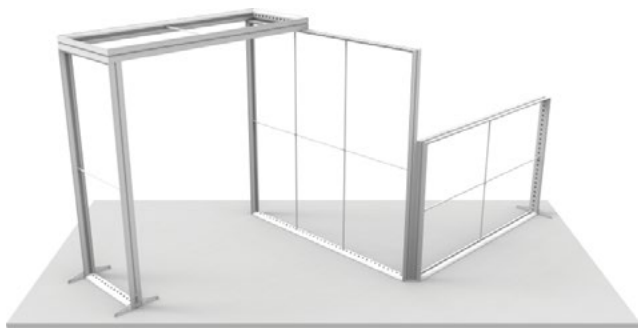

Portable Event Displays

[RETURN TO INDEX](#)

SEG LIGHT BOXES

The 2019 SGIA Product of the Year and the most versatile, user friendly, and sought after display system in the market. With LED lighting embedded within the side panels, our SEG Light boxes utilise patented invisible integrated wiring (this means no dangling cords in between each piece!). Simply click each end into place and the last piece connects to the power supply. Each SEG fabric graphic is hemmed with a silicone lining that easily pushes into the display for a quick, taught, tool free, wrinkle free set up. Made with synthetic structured PVC, our lightboxes are lighter than most displays out there, and come standard with a padded carry bag.

Simple, convenient, and best of all attention grabbing for a high end look. Display them as a stand alone sign or connect them with our accessories to create showstopping modular displays.